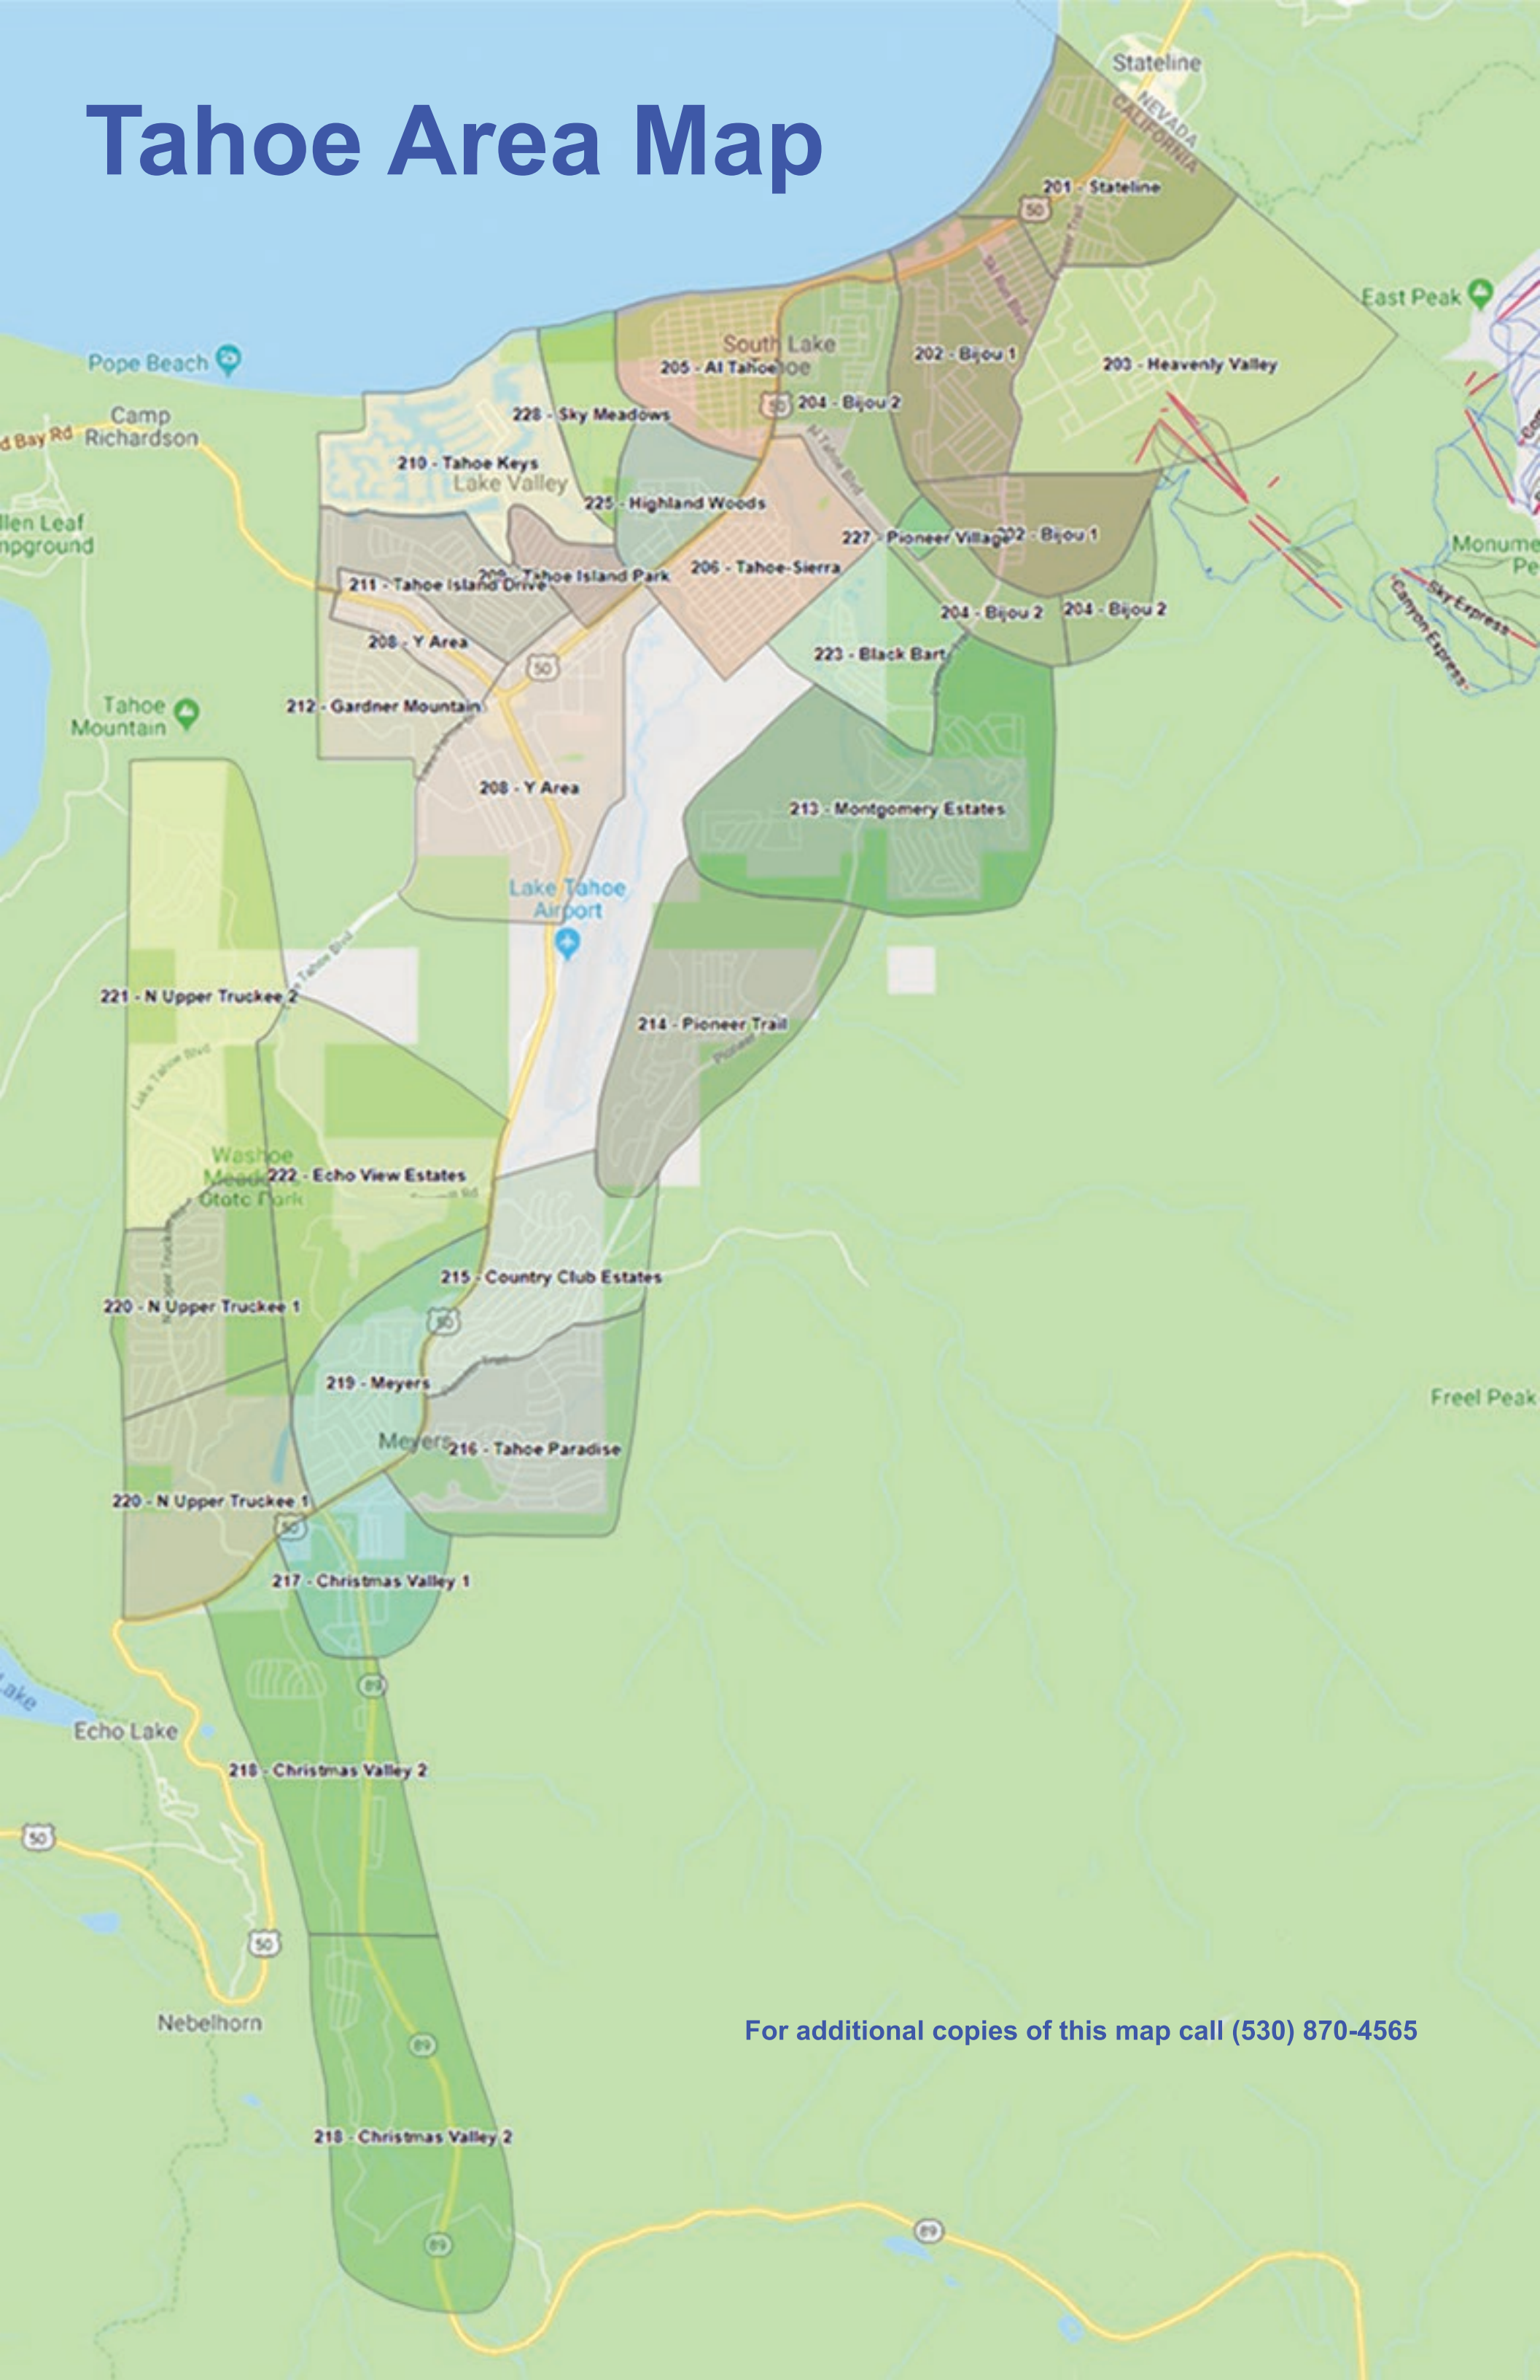

Tahoe Area Map

For additional copies of this map call (530) 870-4565